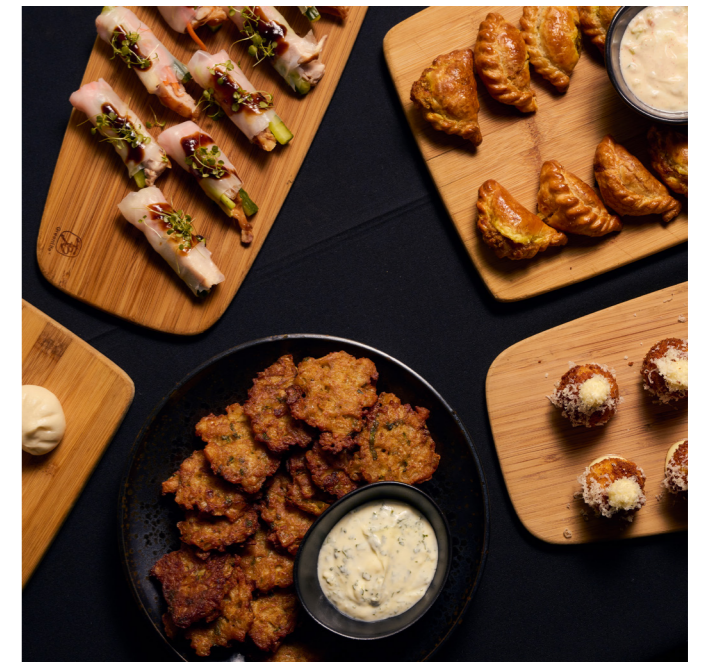

A unique event space situated 300m above Melbourne.

Our exclusive VIP area is located on the observation deck with breathtaking views of Melbourne. During the event, attendees will enjoy access to this private space and can choose to either remain there or explore the observation deck while taking in the stunning scenery.

EVENT PACKAGES

Create your customized event package, featuring our 1-hour drinks or bar tab package and a variety of additional options.

1 HOUR DRINKS PACKAGE - $45PP*

The package includes access to the observation deck, exclusive VIP space, a dedicated host with a beverage package, including beer, wine, and soft drink.

OR

1 HOUR BAR TAB PACKAGE*

The package includes access to the observation deck, exclusive VIP space, and a dedicated host to serve your package, which includes beer, wine, and soft drink, with the option to include a variety of spirits, cocktails, and champagne upon request.

*Please note that minimum food and beverage spend requirements are applicable. 1 Hour Drinks Package or Bar Tab must be selected for Add Ons.

ADD ONS

Set your event apart with exclusive add ons and memorable experiences.

FOOD AND DRINK

Canapés (selection of 3) $20pp

Canapés (selection of 6) $40pp

Charcuterie Platter (approx. 10 guests) $100 per platter

Signature Bar 88 Signature Cocktail $18pp

Additional 1 Hour Drinks Package $10pp

French Champagne $30pp

EXPERIENCES

Edge $15pp

Voyager Theatre $15pp